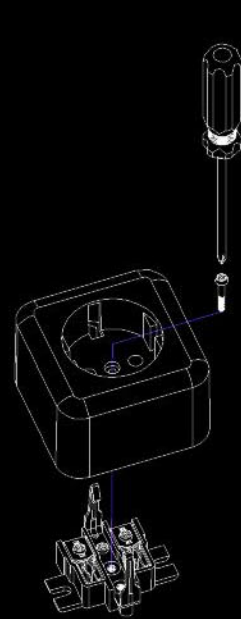

EPSILON series

Fitur / Features :

Desain yang modern & menarik
Modern & attractive design

Pemasangan & pengoperasian mudah
Ease of installation & operation

Penggunaan per tahan lama menjamin pengoperasian saklar yang nyaman & tepat
Durable spring results in firm yet comfortable touch

Terminal kuningan & Titik kontak perak
Brass terminals & Silver alloy switch contact point

Terminal arde untuk pembumian
Earth terminals for proper grounding

Housing dari bahan polikarbonat berkualitas tinggi & tahan panas
High-grade & flame-retardant polycarbonate housing plate

Socket base & saklar tahan panas
Heat-resistant switch & socket base

Warna putih porselen
Porcelain white color

“Menyalakan Segalanya”

Stopkontak Outbouw
*Surface-mounted
Socket Outlet*

Saklar Engkel Outbouw
*Surface-mounted Single
Switch*

Saklar Seri Outbouw
*Surface-mounted Double
Switch*

Kombinasi Stopkontak+
Saklar Engkel Outbouw
*Combination Socket +
Single Switch*

Kombinasi Stopkontak+
Saklar Seri Outbouw
*Combination Socket +
Double Switch*

E-1800

Suitable for computer system, audio-video equipment and household electric appliances.

www.uticon.net E-mail : info@uticon.net