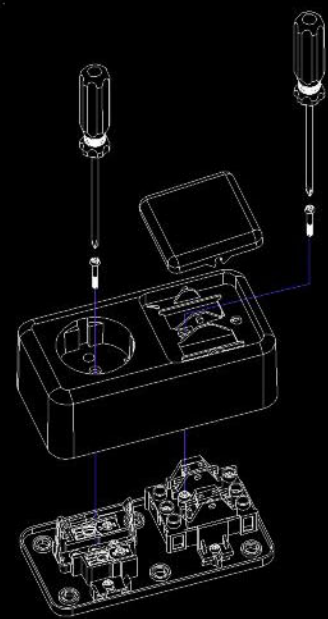

E-1811
10A / 250V~

Saklar Engkel Outbouw
*Surface-mounted Single
Switch*

E-1812
10A / 250V~

Saklar Seri Outbouw
*Surface-mounted Double
Switch*

E-180011
10A / 250V~

Kombinasi Stopkontak+
Saklar Engkel Outbouw
*Combination Socket +
Single Switch*

E-180012
10A / 250V~

Kombinasi Stopkontak+
Saklar Seri Outbouw
*Combination Socket +
Double Switch*

E-1800

E-1811

E-1812

E-180011

Suitable for computer system, audio-video equipment and household electric appliances.