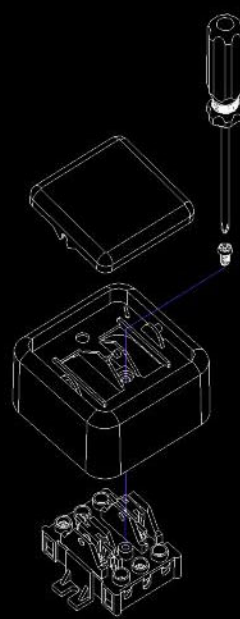

EPSILON series

Fitur / Features :

Desain yang modern & menarik
Modern & attractive design

Pemasangan & pengoperasian mudah
Ease of installation & operation

Penggunaan per tahan lama menjamin pengoperasian saklar yang nyaman & tepat
Durable spring results in firm yet comfortable touch

Terminal kuningan & Titik kontak perak
Brass terminals & Silver alloy switch contact point

Terminal arde untuk pembumian
Earth terminals for proper grounding

Housing dari bahan polikarbonat berkualitas tinggi & tahan panas
High-grade & flame-retardant polycarbonate housing plate

Socket base & saklar tahan panas
Heat-resistant switch & socket base

Warna putih porselen
Porcelain white color

“Menyalakan Segalanya”

Stopkontak Outbouw
*Surface-mounted
Socket Outlet*

Saklar Engkel Outbouw
*Surface-mounted Single
Switch*

Saklar Seri Outbouw
*Surface-mounted Double
Switch*

Kombinasi Stopkontak+
Saklar Engkel Outbouw
*Combination Socket +
Single Switch*

Kombinasi Stopkontak+
Saklar Seri Outbouw
*Combination Socket +
Double Switch*

E-1811

Suitable for computer system, audio-video equipment and household electric appliances.

www.uticon.net E-mail : info@uticon.net