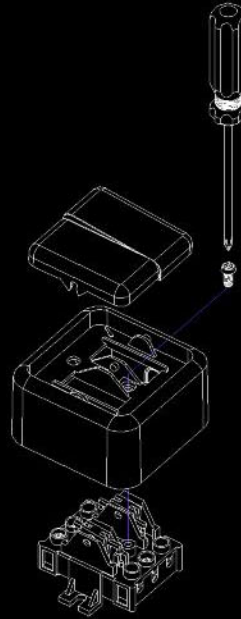

E-1811
10A / 250V~

Saklar Engkel Outbouw
*Surface-mounted Single
Switch*

E-1812
10A / 250V~

Saklar Seri Outbouw
*Surface-mounted Double
Switch*

E-180011
10A / 250V~

Kombinasi Stopkontak+
Saklar Engkel Outbouw
*Combination Socket +
Single Switch*

E-180012
10A / 250V~

Kombinasi Stopkontak+
Saklar Seri Outbouw
*Combination Socket +
Double Switch*

E-1800

E-1811

E-1812

E-180011

Suitable for computer system, audio-video equipment and household electric appliances.